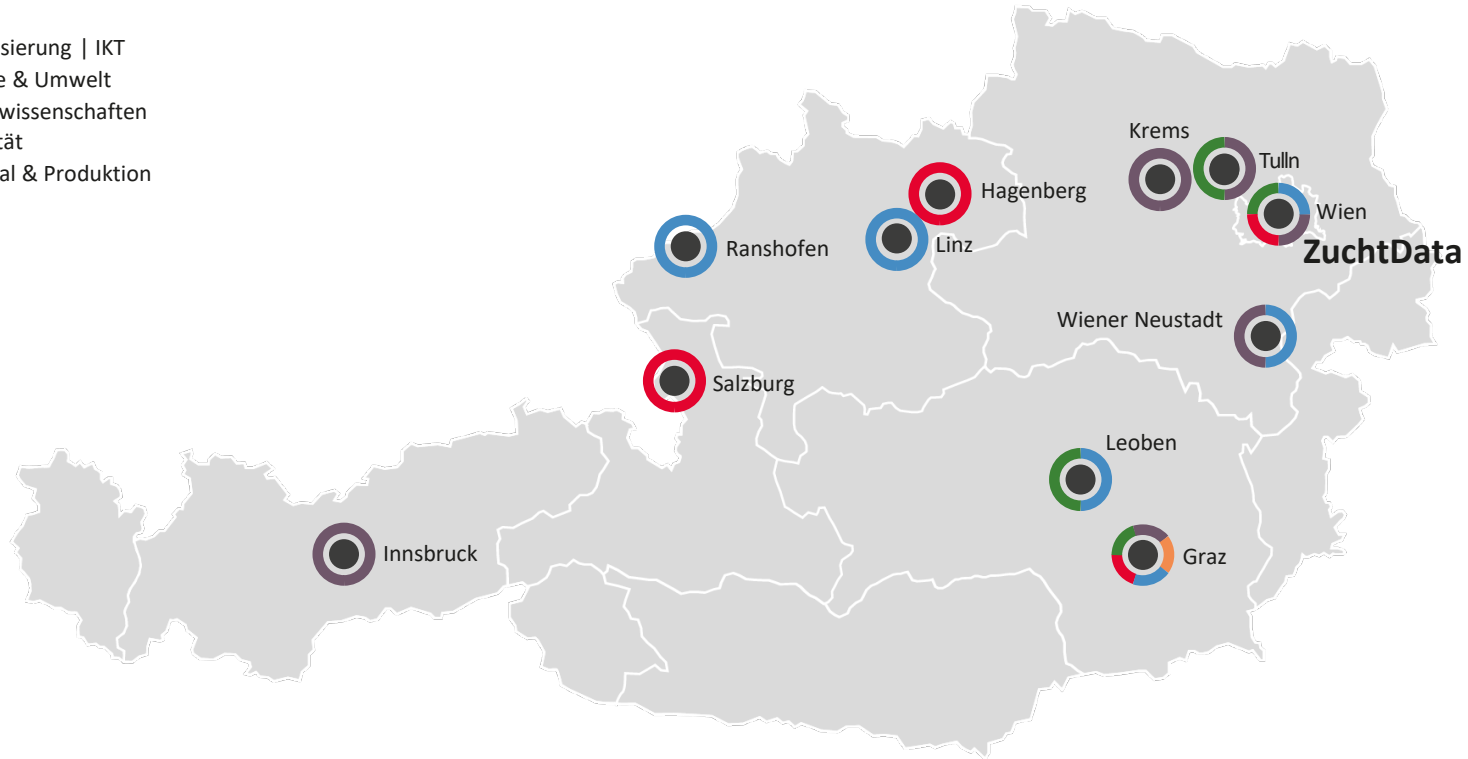

DAS COMET-NETZWERK

23 COMET-ZENTREN | 18 COMET-MODULE | 16 COMET-PROJEKTE

- Digitalisierung | IKT
- Energie & Umwelt
- Lebenswissenschaften
- Mobilität
- Material & Produktion

Niederösterreich

- ⊞ **AC2T research** GmbH - Österreichisches Exzellenzzentrum für Tribologie, *Wiener Neustadt*
- ⊞ **ACMIT** GmbH - Austrian Center for Medical Innovation and Technology, *Wiener Neustadt* | COMET-Modul: **SD-OpT**
- ⊞ **BEST** - Bioenergy and Sustainable Technologies GmbH | COMET-Modul: **ELF4GREEN**, *Tulln*
- ⊞ **FFoQSI** GmbH - Austrian Competence Centre for Feed and Food Quality, Safety and Innovation, *Tulln*
- ❖ **PI-SENS** - Personalised Medicine enabled by Intelligent SEnsing Systems, *Krems*

Salzburg

- ❖ **DiMo-NEXT** - The Next Level of Digital Motion in Sports, Fitness and Well-being, *Salzburg*

Steiermark

- ❖ **AddSafety** - Efficient development of robust vehicle safety, *Graz*
- ❖ **AutoForst** - Advanced Automated Timber Value Chain, *Graz*
- ⊞ **acib** GmbH - The Austrian Centre of Industrial Biotechnology, *Graz*
- ⊞ **BEST** - Bioenergy and Sustainable Technologies GmbH, *Graz* | COMET-Modul: **ELF4GREEN**

Tirol

- ⊞ **VASCage** GmbH - Research Centre on Vascular Ageing and Stroke, *Innsbruck*

Wien

- ❖ **ACWA** - Austrian Centre of Water Analysis, *Wien*
- ⊞ **CDP Center for Digital Production** GmbH, *Wien*
- ❖ **ENSURE** - Data driven strategies to enhance sustainability, resilience and resource efficiency of cattle farming, *Wien*
- ❖ **REACT** - Reliability Evaluation and Analysis of Circuits and Emerging Transistor Technologies, *Wien*
- ⊞ **SBA Research** gGmbH – Research Center for Information Security, *Wien*
- ⊞ **VRVis** Zentrum für Virtual Reality und Visualisierung Forschungs-GmbH, *Wien* | COMET-Modul: **ClimaSens**